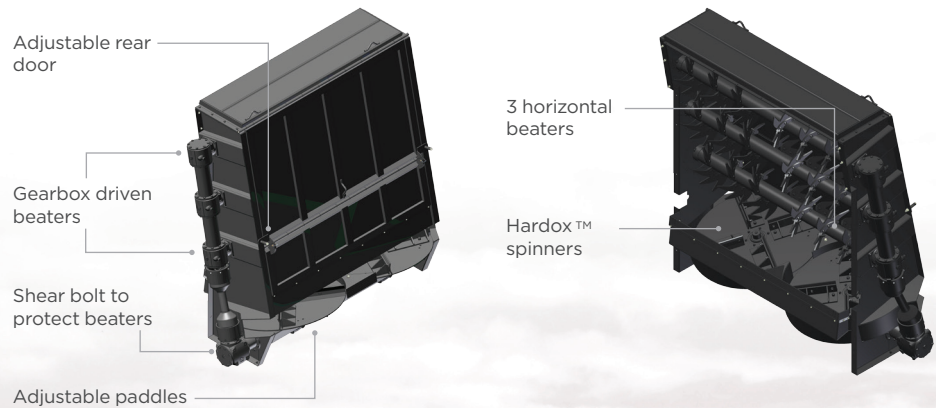

# JBS HURRICANE ATTACHMENT

The JBS Hurricane Attachment is an optional spreading attachment for JBS Manure Spreaders, available in both Narrow Body and Wide Body. The Narrow Body comes with 2 horizontal beaters while the Wide Body comes with 3 horizontal beaters. The adjustable rear gate on the Hurricane allows for a more consistent spread, even in windy environments. The spinners and horizontal beaters are driven by gearboxes, this makes the Hurricane Attachment less maintenance and a longer lasting product. Any JBS spreader can easily be switched from the Vertimax Attachment to the Hurricane Attachment in less than an hour, so only one JBS Manure Spreader is needed to spread a variety of materials.

- Can spread as low as 2 tons to the acre
- Ideal for lighter / low moisture materials
- Adjustable rear gate
- Spreads up to 65 feet wide
- Hardox™ spinners

*Wide Body Hurricane pictured*

This machine is designed for off-road agricultural use only. For other applications, please contact J. Bond & Sons Ltd. J. Bond & Sons Ltd. reserves the right to improve or modify our product without notice or obligation.